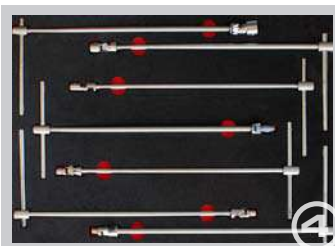

Cod. 05.090.95

PROFI
kit 6

200 pz / pcs

CHROME
VANADIUM