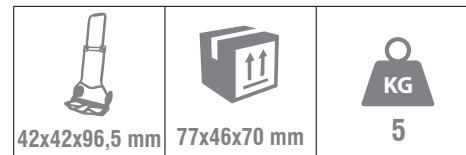

Cod. 03.018.01 **HAPPY TIR 12/24V**

MADE IN ITALY

Cod. 05.088.03

Carrello/Trolley

Cod. 03.019.01 **HAPPY TANK PLUS 12/24V**

MADE IN ITALY