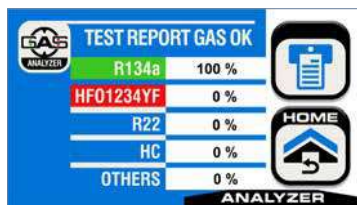

STANDARD ACCESSORIES