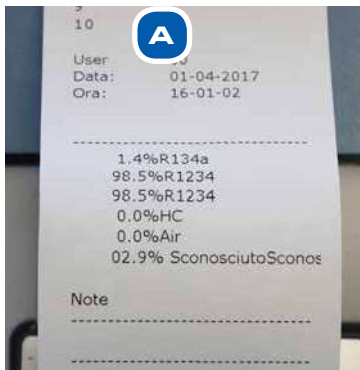

The pictures have merely explanatory purposes and can be changed with no warning